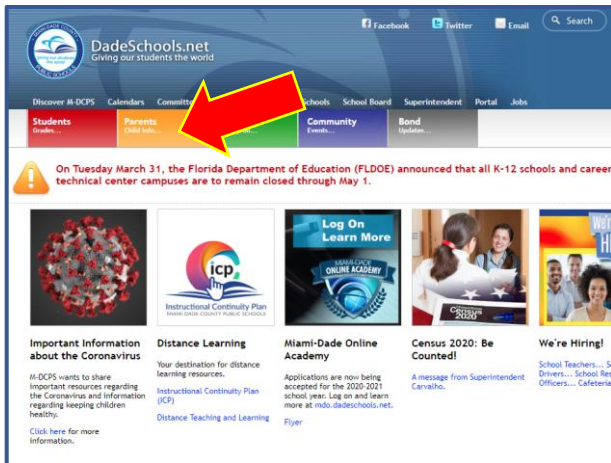

PARENT PORTAL NAVIGATION GUIDE

Logging onto the Parent Portal

1. Go to www.dadeschools.net and click on the Parents Tab

2. Click the [Login to Parent Portal Button](#)

3. Type in your Username (Parent Portal ID#) and Password

Navigating Parent Portal Resources

The screenshot shows the Parent Portal home page. A red box highlights the 'Apps | Services | Sites' menu item in the top navigation bar. Another red box highlights the 'View Grades & Attendance' button in the 'Electronic Gradebook' section. A third red box highlights the 'View Grades' button in the 'Registered Students' section. A fourth red box highlights the 'Print Report Card' button in the 'Parent News and Events' section.